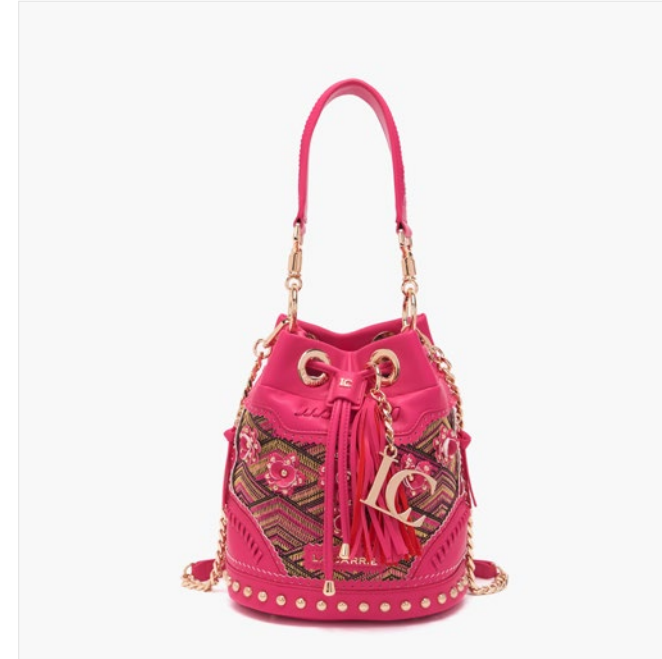

COMBI YELLOW

size: 26x19x28 cm

131M-EM-517-RAE
COMBI FUXIA