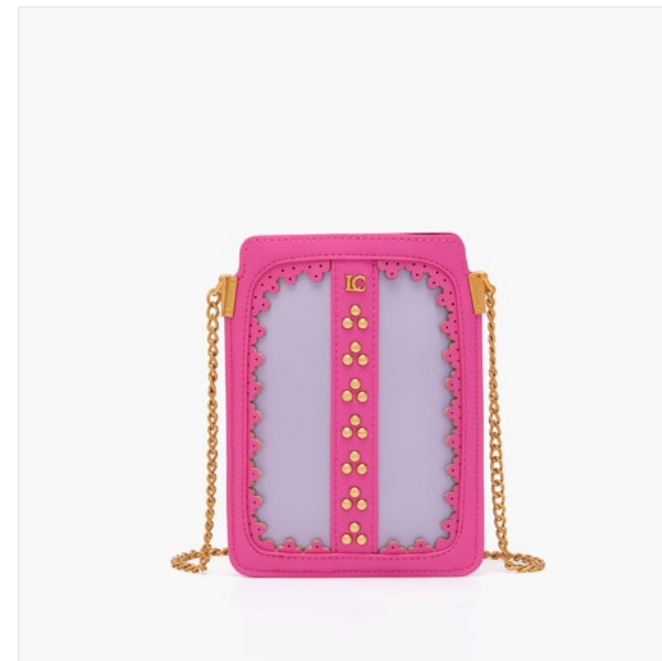

COMBI BLACK

COMBI LILAC

COMBI WHITE

COMBI YELLOW

size: 20x8x16 cm

131M-PT-600-SYN
COMBI LILAC

COMBI BLACK

COMBI LILAC