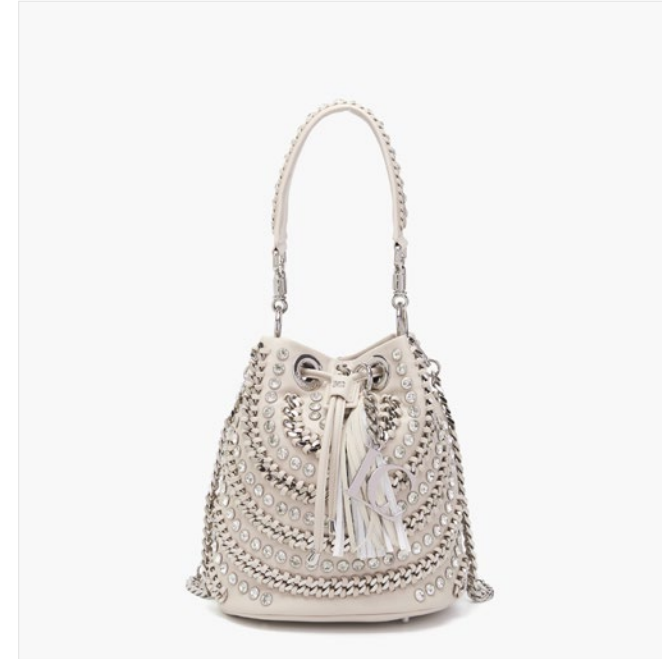

131M-TS-692-SHC
JEANS

size: 26x19x28 cm

131M-EM-505-SYN
LIGHT GREY