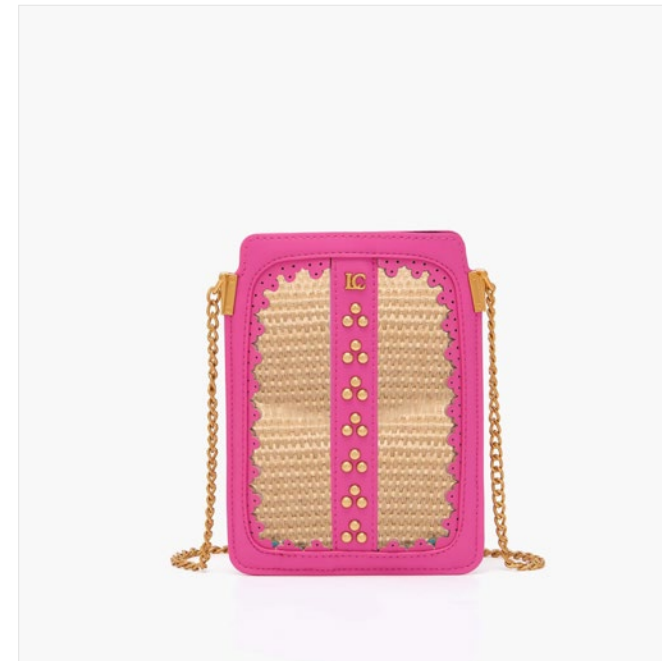

131M-EZ-850-SYN
COMBI WHITE

131M-PT-600-RAE
COMBI FUXIA

size: 13x2x19 cm