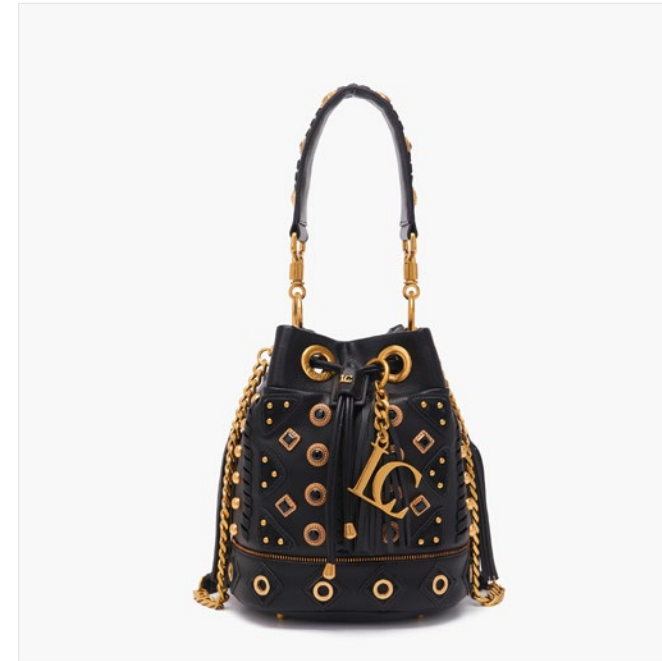

131M-BL-770-SYN
YELLOW

size: 26x19x28 cm

131M-EM-504-SYH
BLACK