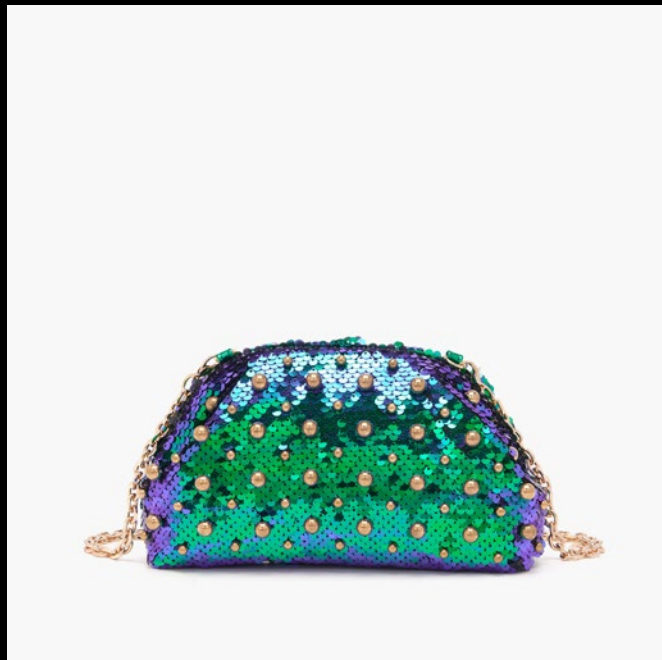

BLACK/CRYSTAL BLUE/ORANGE YELLOW/PEWTER

size: 23x7x12 cm

131M-KM-950-SAT
ORANGE

AZURE BLACK FUXIA
GREEN ORANGE PINK

size: 21x6x11 cm

131M-KL-921-SYN
GREEN

FUXIA GOLD GREEN
PEWTER

size: 23x7x12 cm