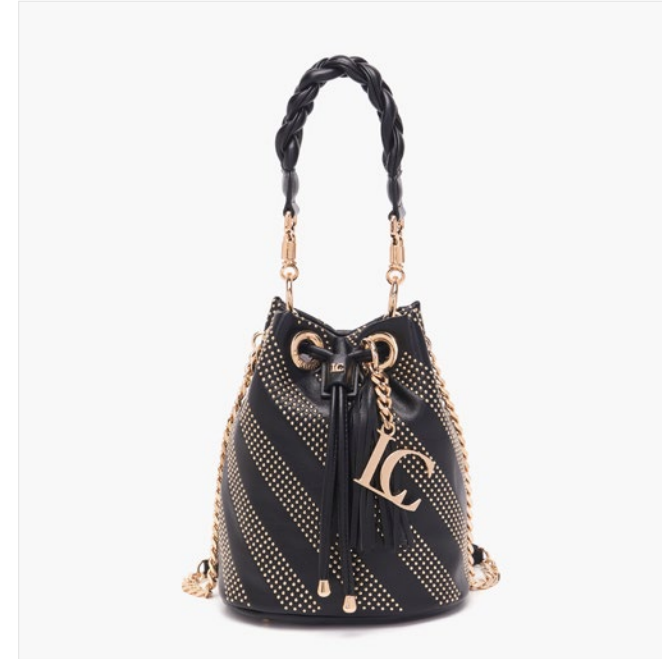

MAIN COLLECTION

131M-AB-980-SYN
JEANS

size: 19,5x2,5x11 cm

131M-AS-980-SYN
JEANS

size: 12x3x11 cm

131M-EM-500-SYN
BLACK

size: 26x19x28 cm

131M-EM-516-SYN
JEANS