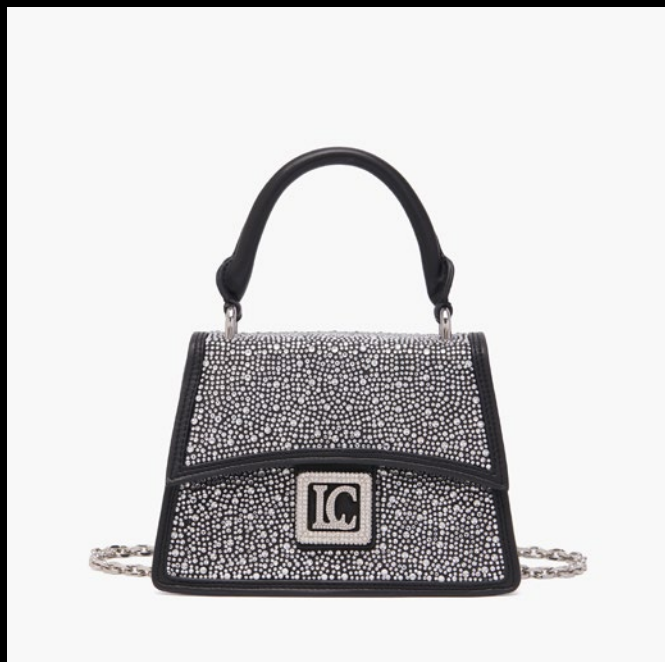

131M-KS-901-SAT
BLACK