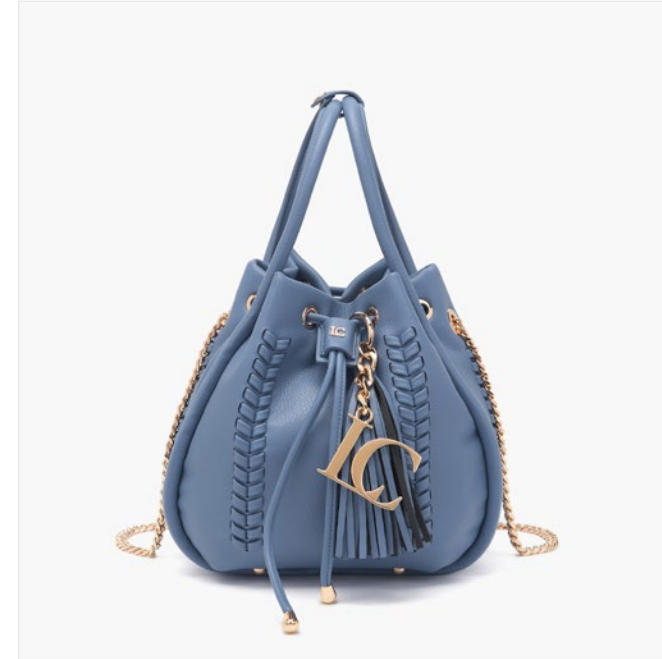

COMBI FUXIA

COMBI YELLOW

size: 24,5x11,5x28 cm

131M-TS-691-RAE
COMBI YELLOW

131M-EM-518-SYN
ORANGE

size: 26x19x28 cm

131M-EP-865-SYN
JEANS

size: 25x16x24 cm