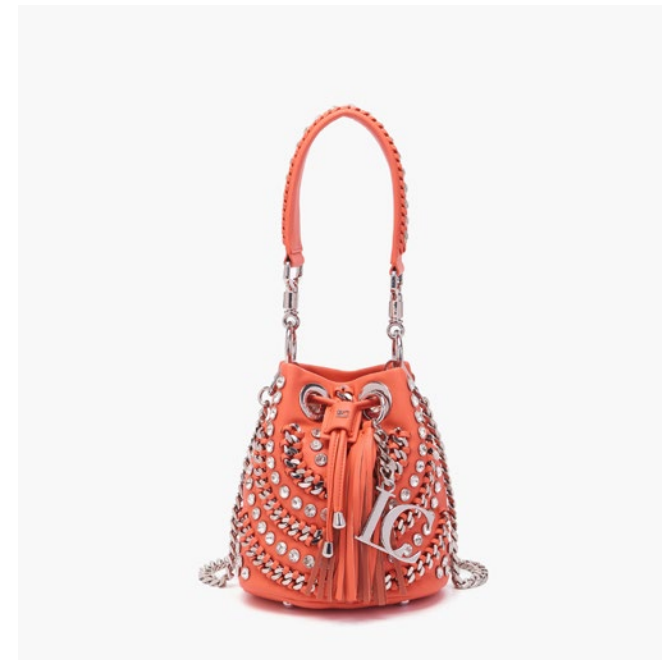

size: 19x14x20 cm