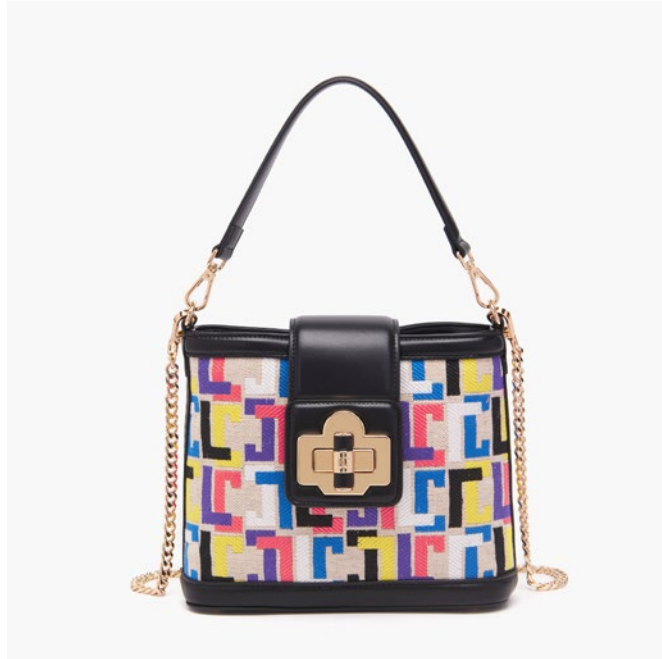

size: 27x11x23 cm

131M-EY-820-CAS
MULTI COLOR