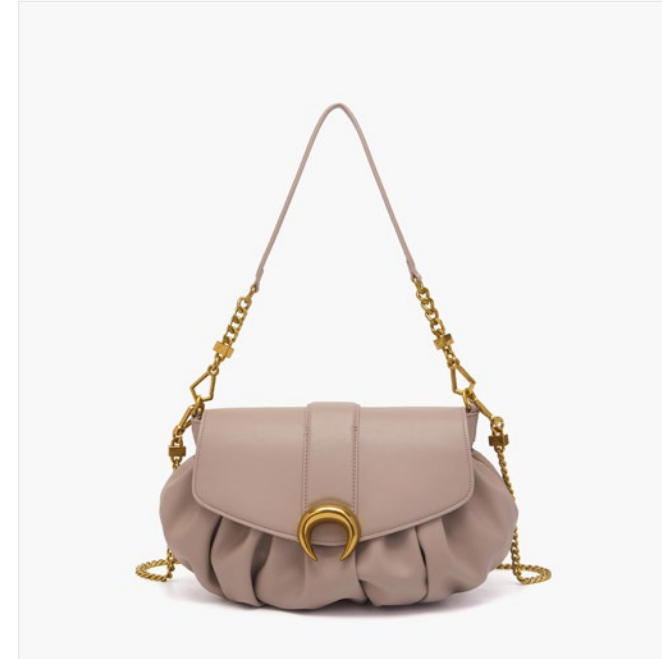

131M-TM-665-SYN
NUDE