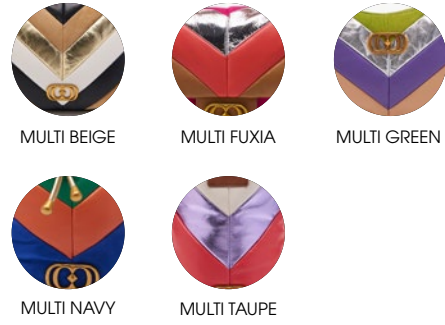

131P-VA-140-LEA  
WHITE

131P-BA-202-LAM  
SILVER

131P-BX-333-LAM  
BLUE

131P-LV-305-LAM  
GOLD

SHINY

131P-LA-315-LLS  
SILVER

GOLD

SILVER

131P-BS-223-LLS  
GOLD

GOLD

SILVER

131P-BA-204-LSL  
MULTI FUXIA

MULTI BEIGE

MULTI FUXIA

MULTI GREEN

MULTI NAVY

MULTI TAUPE

131P-LA-311-LSL  
MULTI GREEN

MULTI BEIGE

MULTI FUXIA

MULTI GREEN

MULTI NAVY

MULTI TAUPE

131P-CA-192-LSL  
MULTI BEIGE

MULTI BEIGE

MULTI FUXIA

MULTI GREEN

MULTI NAVY

MULTI TAUPE

131P-MS-343-LSL  
MULTI NAVY

MULTI BEIGE

MULTI FUXIA