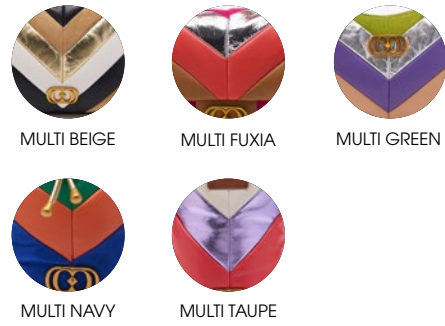

131P-VA-140-LEA  
WHITE

131P-BA-202-LAM  
SILVER

131P-BX-333-LAM  
BLUE

131P-LV-305-LAM  
GOLD

SHINY

131P-LA-315-LLS  
SILVER

GOLD

SILVER

131P-BS-223-LLS  
GOLD

GOLD

SILVER

131P-BA-204-LSL  
MULTI FUXIA

MULTI BEIGE

MULTI FUXIA

MULTI GREEN

MULTI NAVY

MULTI TAUPE

131P-LA-311-LSL  
MULTI GREEN

MULTI BEIGE

MULTI FUXIA

MULTI GREEN

MULTI NAVY

MULTI TAUPE

131P-CA-192-LSL  
MULTI BEIGE

MULTI BEIGE

MULTI FUXIA

MULTI GREEN

MULTI NAVY

MULTI TAUPE

131P-MS-343-LSL  
MULTI NAVY

MULTI BEIGE

MULTI FUXIA