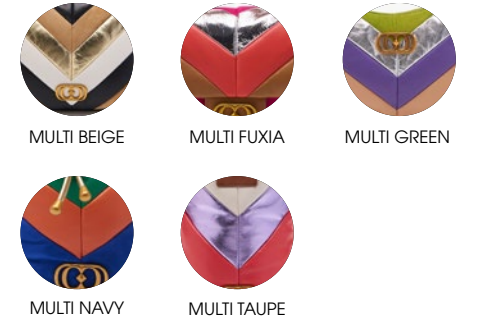

131P-VA-140-LEA  
WHITE

131P-BA-202-LAM  
SILVER

131P-BX-333-LAM  
BLUE

131P-LV-305-LAM  
GOLD

SHINY

131P-LA-315-LLS  
SILVER

GOLD

SILVER

131P-BS-223-LLS  
GOLD

GOLD

SILVER

131P-BA-204-LSL  
MULTI FUXIA

MULTI BEIGE

MULTI FUXIA

MULTI GREEN

MULTI NAVY

MULTI TAUPE

131P-LA-311-LSL  
MULTI GREEN

MULTI BEIGE

MULTI FUXIA

MULTI GREEN

MULTI NAVY

MULTI TAUPE

131P-CA-192-LSL  
MULTI BEIGE

MULTI BEIGE

MULTI FUXIA

MULTI GREEN

MULTI NAVY

MULTI TAUPE

131P-MS-343-LSL  
MULTI NAVY

MULTI BEIGE

MULTI FUXIA